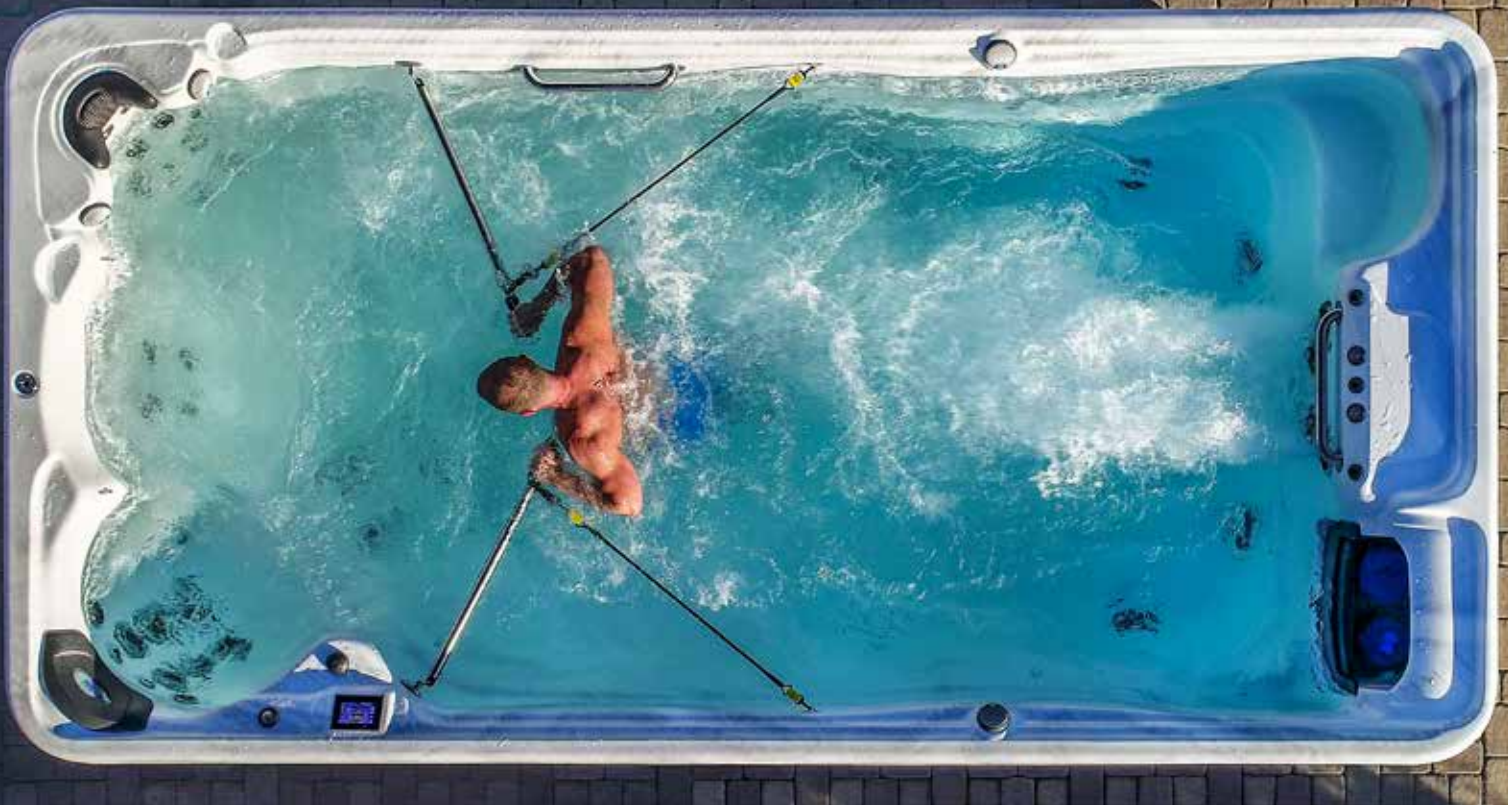

## For the Family

TidalFit Exercise Pools are ideal for families looking for an alternative to a full-sized backyard pool. The more cost-effective TidalFit not only delivers many of the same features as a regular pool, but is also much easier to maintain. Temperature control keeps a TidalFit Exercise Pool in use all year round. An ideal backyard solution for family amusement.

## For Fitness

As a tool for fitness, health and well-being, the swimming and water resistance exercises possible in TidalFit Exercise Pools benefit people of all ages. These low-impact, high-resistance exercises are ideal for achieving general fitness while avoiding injury. ***Get healthy in the convenience and privacy of your own backyard.***

## Swim Jet System

The Swim Jet Systems are at the core of the TidalFit Exercise Pool line allowing you to adjust the amount of current you swim against.

### ROWING BARS

Smooth, low-impact, and non-load bearing, rowing spreads the exercise intensity evenly over the body's three major muscle groups: the torso, legs, and arms. This [even distribution of exercise](#) helps tone all muscles, instead of just one group.