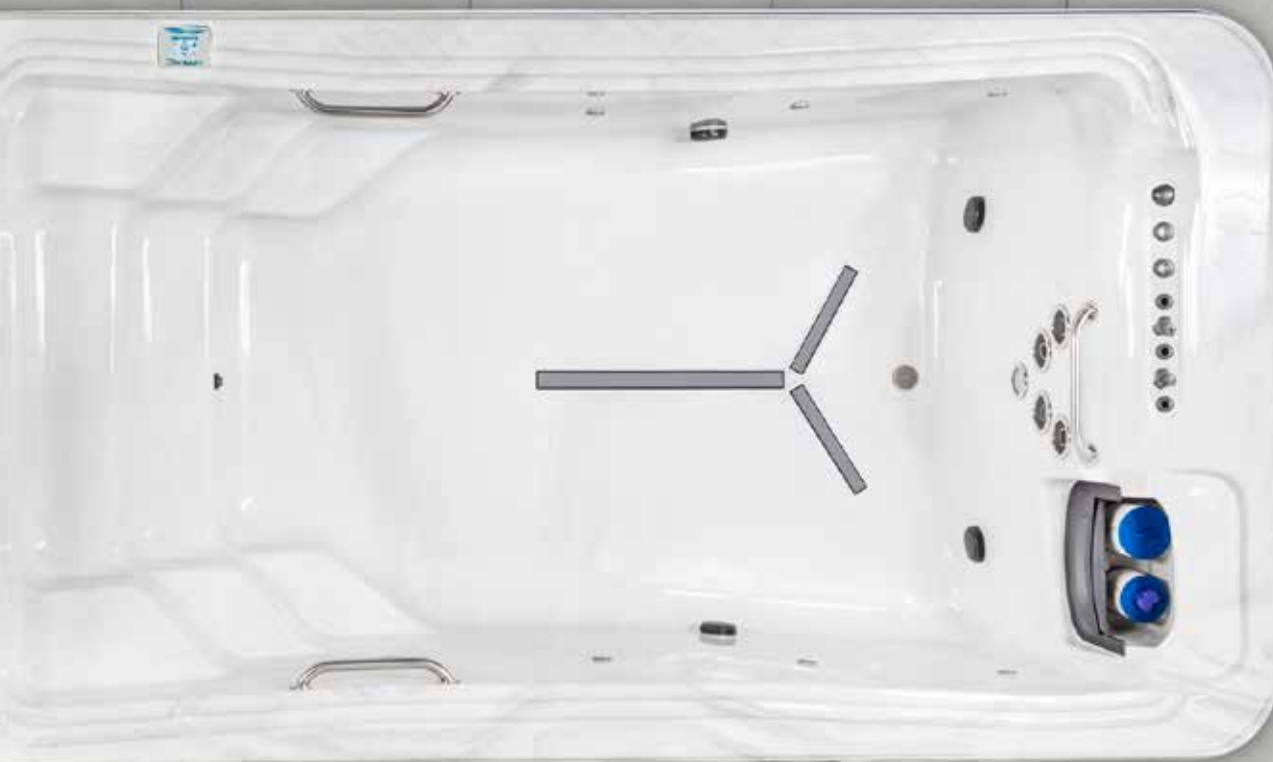

### SPA SIDE Dimensions:

**72 in. x 91 in. x 54 in.**    183 cm x 231 cm x 137 cm

Water Capacity:

**375 gal**    1420 L

Dry Weight:

**850 lbs**    386 kg

CAN Patent No. 2983297