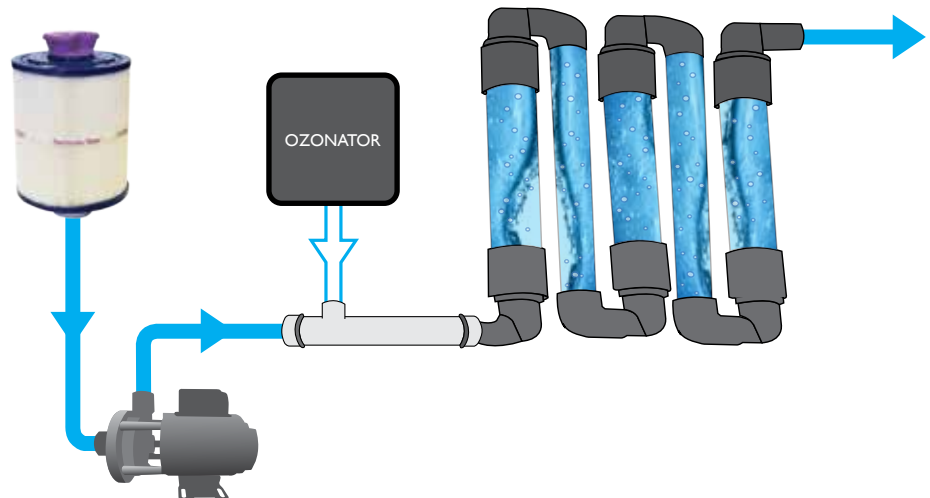

## Diamond AOP™

The Diamond AOP™ process combines the Nature2® option, Microfiltration, high efficiency Circulation Pump, and the AquaNova™ UVC & Ozone Spa Sanitizer, to create a highly advanced oxidation process (AOP) for water purification.

## Crystal ProPure™

Water Purification combines the Ozonator, Dynamic Injector, and the ProPure Mixing Chamber. All components work together to create an innovative water purification system.