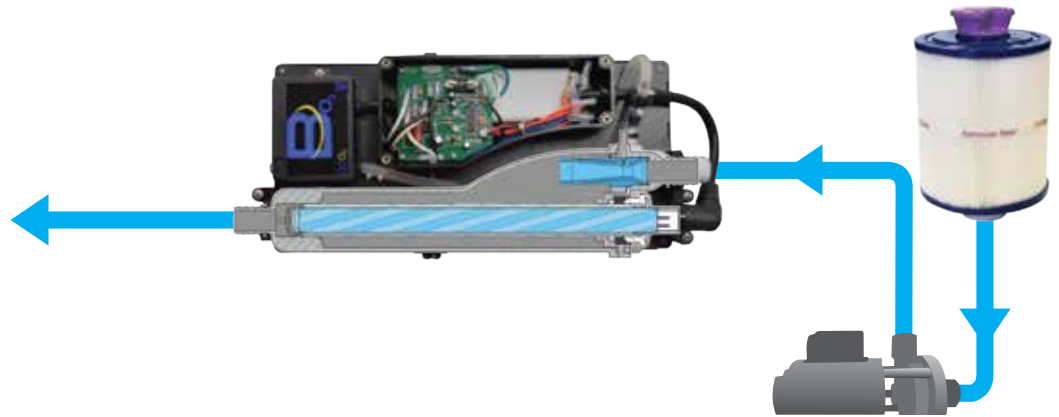

## Diamond AOP™

The Diamond AOP™ process combines the Nature2® option, Microfiltration, high efficiency Circulation Pump, and the AquaNova™ UVC & Ozone Spa Sanitizer, to create a highly advanced oxidation process (AOP) for water purification.