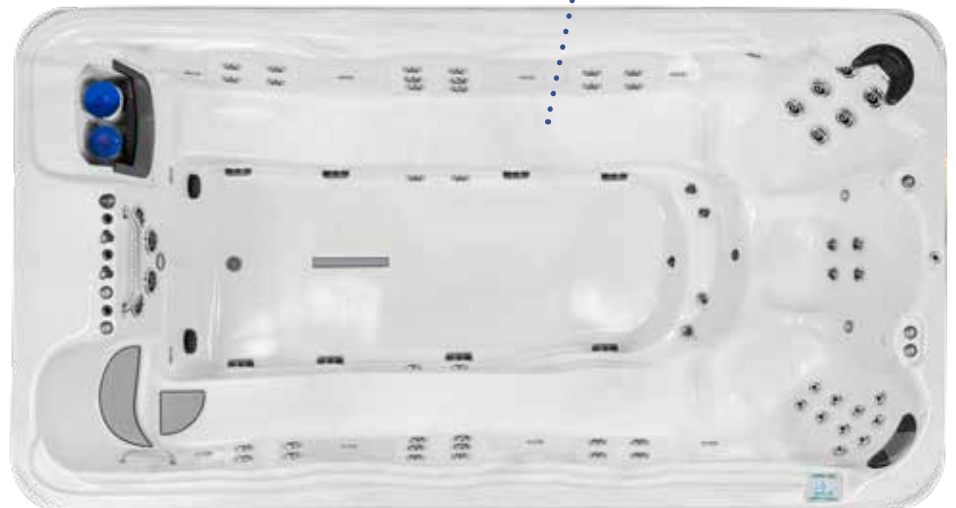

Optional Twin Bench